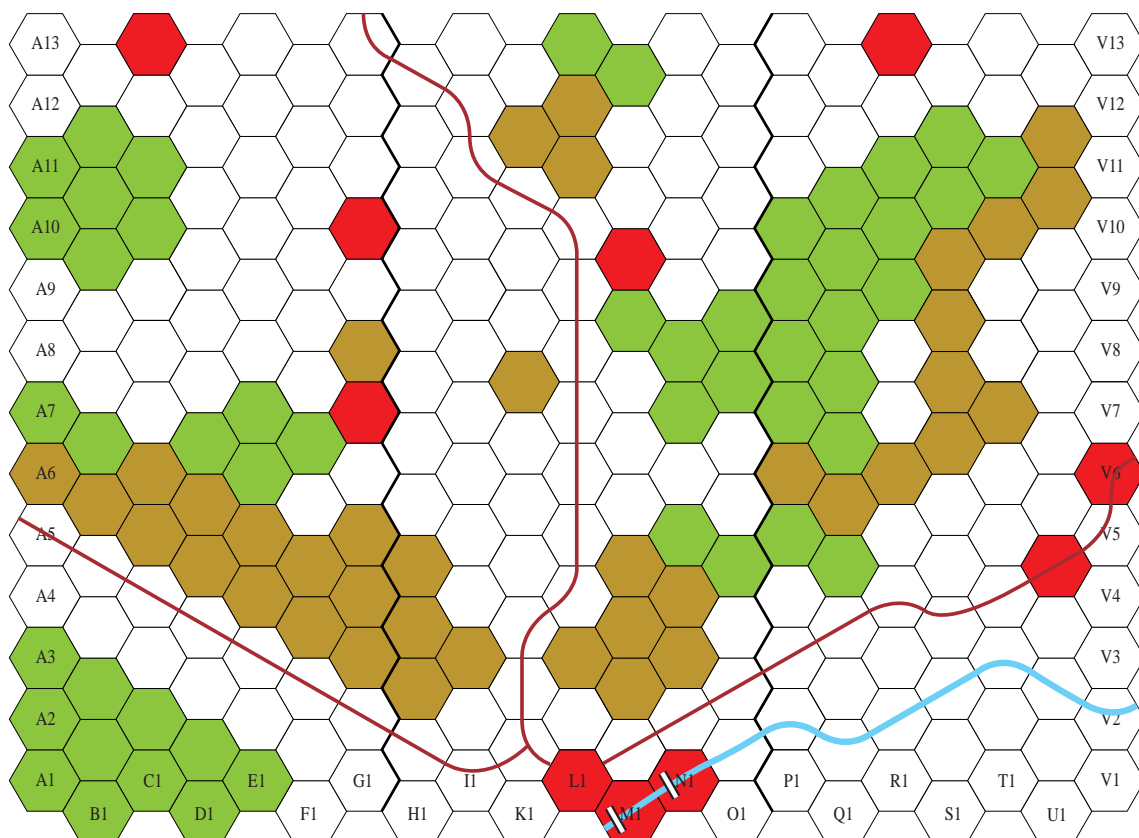

Victory Conditions (VC):

After 6 hours of combat, the French player wins if he eliminates at least 4 units more than Prussian player.

There will be a tie if he eliminates 3 more units than Prussian.

The Prussian player wins in all other circumstances.

French units:

French Infantry (9/5): F3; H2; H7; K3; L2; L7; P1; Q1; Q8.

Elite Infantry (11/6): L4.

Light Cavalry (9): F4; F7; I3; U9.

Heavy Cavalry (14): M6.

Medium Artillery (16/9/6/3): G2; K2; K7; R8;

Heavy Artillery (18/10/7/4/2): L5.

Generals: G3; I6; R8.

French Reinforcements

Cavalry Reserve - Murat:

Light Cavalry (9): 1 unit

Medium Cavalry (12): 4 units

Heavy Cavalry (14): 2 units

This units will be enter from hex "M1" in the first round of the 4th turn, before play any card. This movements are free.

Prussian units:

Regular Infantry (8/5): E10; G10; H11; K10; M10; O10; S13; T13.

Light Cavalry (9): D10; O11; S12.

Heavy Cavalry (14): R12.

Medium Artillery (16/9/6/3): F11; L10;

Generals: G11; M11; R13.

Prussian reinforcements:

Elite Infantry (11/6): 1 unit

Heavy Cavalry (14): 1 unit

This units will be enter from hex "G13" in the first round of the 4th turn, before play any card. This movements are free.

Regular Infantry (8/5): 2 units

Heavy Artillery (18/10/7/4/2): 1 unit

This units will be enter from hex "A13" in the first round of the 4th turn, before play any card. This movements are free.

"Histo Command Dice" System Game

www.giogames.it

P.O. BOX 149
23900 LECCO
(Italy)

info@giogames.it

©2004 GIOGAMES